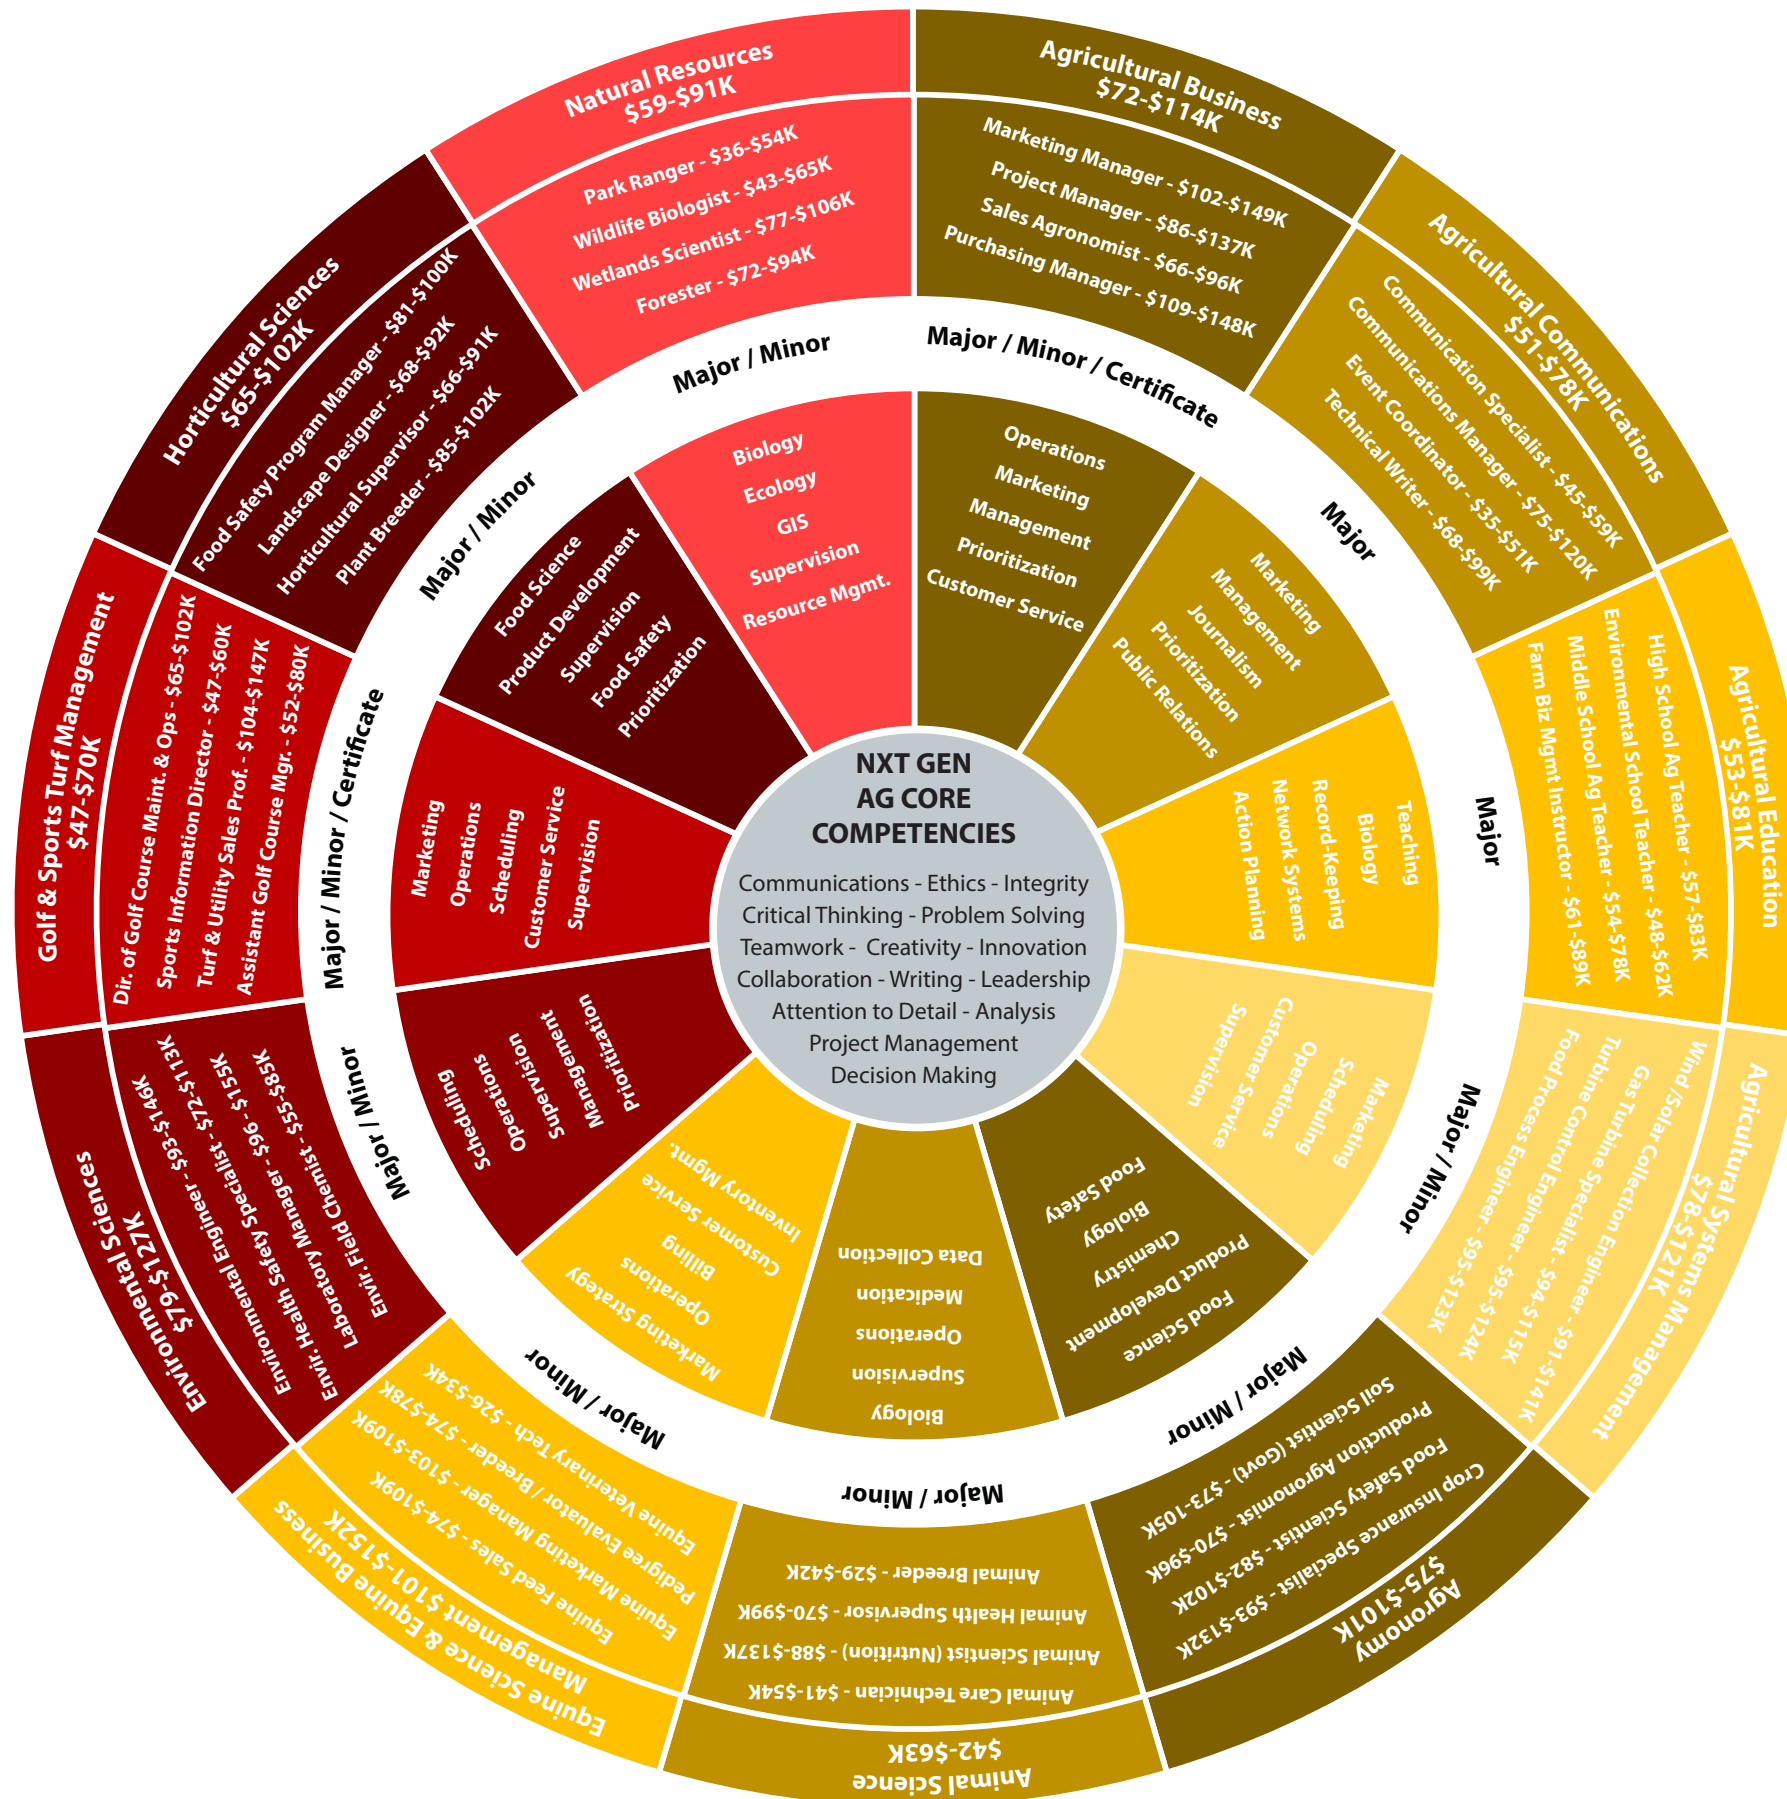

Agriculture & Natural Resources Programs

NOTE: Wages show the 25th to 75th percentile posted wage range for jobs most closely aligned to the program area as found in online job postings advertised in Minnesota between May 2021 and May 2022. Selection of jobs are shown in order of volume of demand for talent with a Bachelor's Degree in a related field; occupations that did not have wages listed or did not appear in job postings in high volumes are not included on this chart. Lack of online job postings does not necessarily indicate low demand.